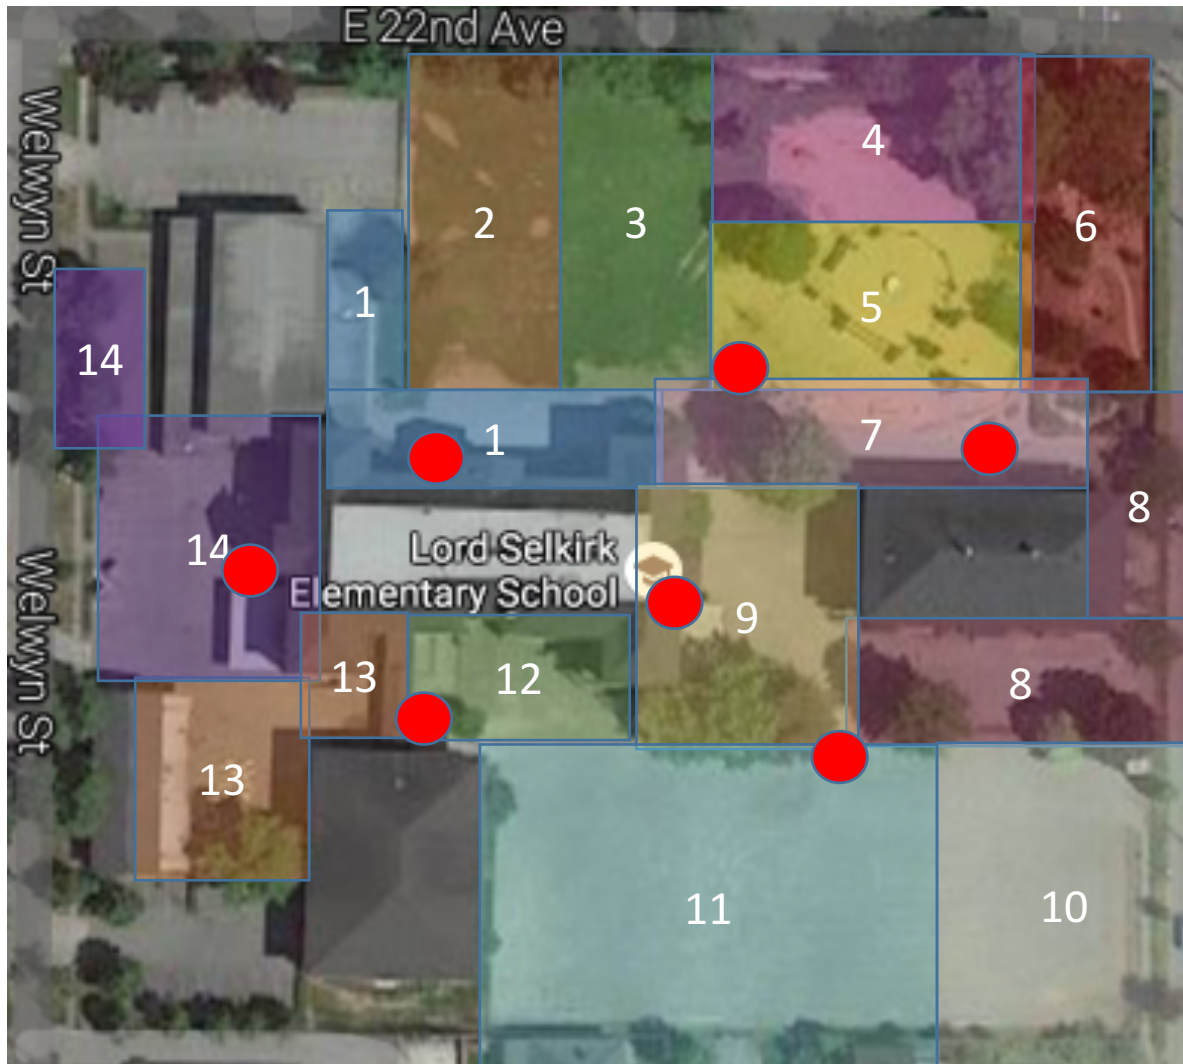

At Selkirk We Work Together To Care for Our Community

Adopt My SchoolYard Program

- ❖ Your quadrant is your responsibility all year long
- ❖ If you see litter in your quadrant it is your job to pick it up, whether it be before school, during structured class pick, recess, lunch or after school.
- ❖ Classes with the cleanest quadrants will be recognized
- ❖  = Garbage Cans

❖ *Reminder: always use caution when picking up litter and don't pick up anything dangerous.*